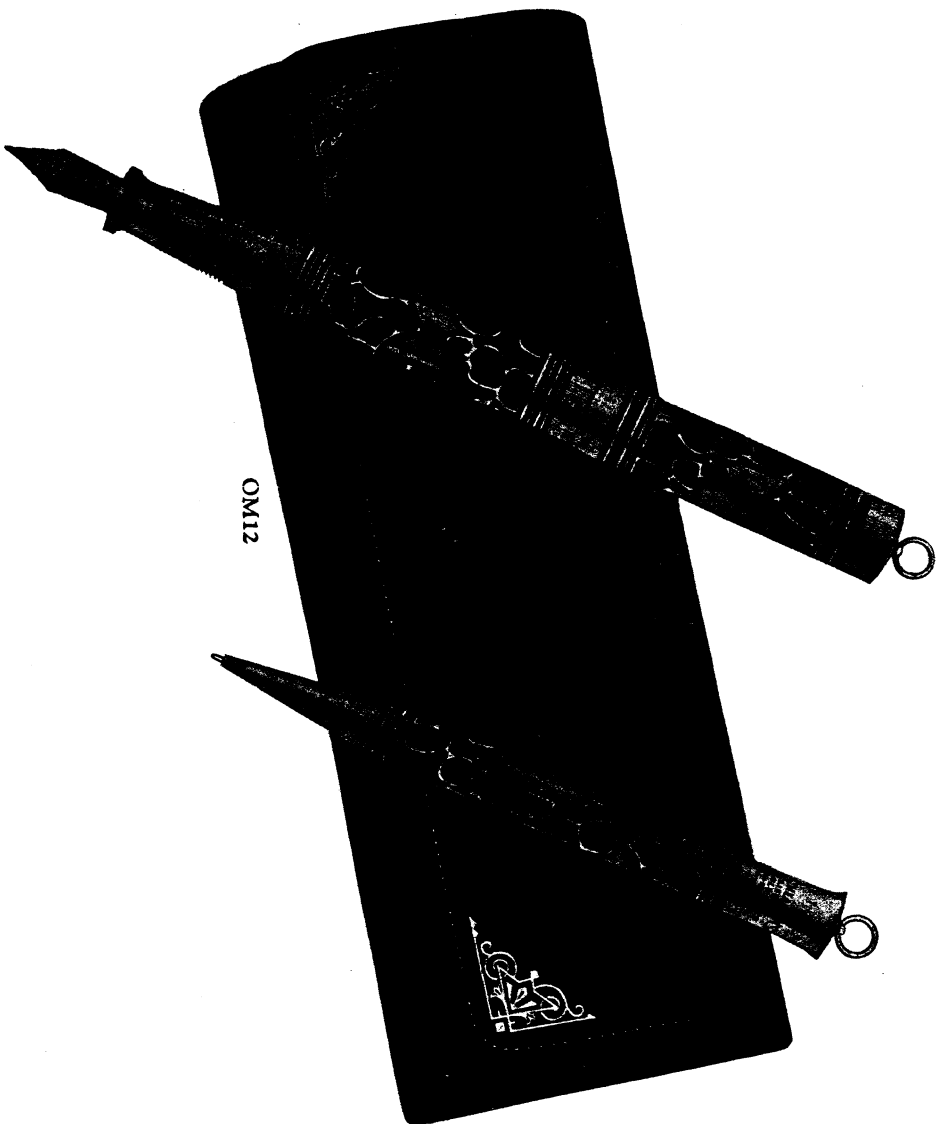

The Penvelope case is furnished gratis with all $15.00 Oriental mosaic pen and pencil sets or they can be purchased at $2.00 for other sets such as OM-10.

When the Penvelope case is wanted with $10.00 sets specify "Penvelope" on order. Not necessary to specify when ordering $15.00 sets. Penvelopes furnished at $2.00 each, list, to those dealers wishing to make up sets with stock on hand.

1. **OM-10 (Zeloc)**—Sterling silver, blue butterfly design
   With Penvelope case ..... List $10.00
   Penvelope case included ..... List $12.00
2. **OM-11 (Zelom)**—Gold filled, pale blue flower design, Penvelope case included ..... List $10.00
   Pen ..... List $10.00
   Pencil ..... List $ 5.00
3. **OM-12 (Zeloo)**—Gold filled, coral butterfly design, Penvelope case included. See illustration ..... List $10.00
   Pen ..... List $ 5.00
   Pencil ..... List $ 5.00
4. **OM-13 (Zelox)**—Gold filled, yellow daisy design, Penvelope case included ..... List $15.00
   Pen ..... List $10.00
   Pencil ..... List $ 5.00

Other combinations can be made and offered in Penvelope cases, for example the hand engraved sets on Page 25, also the metal pens on Page 9 and the metal pencils on page 6.